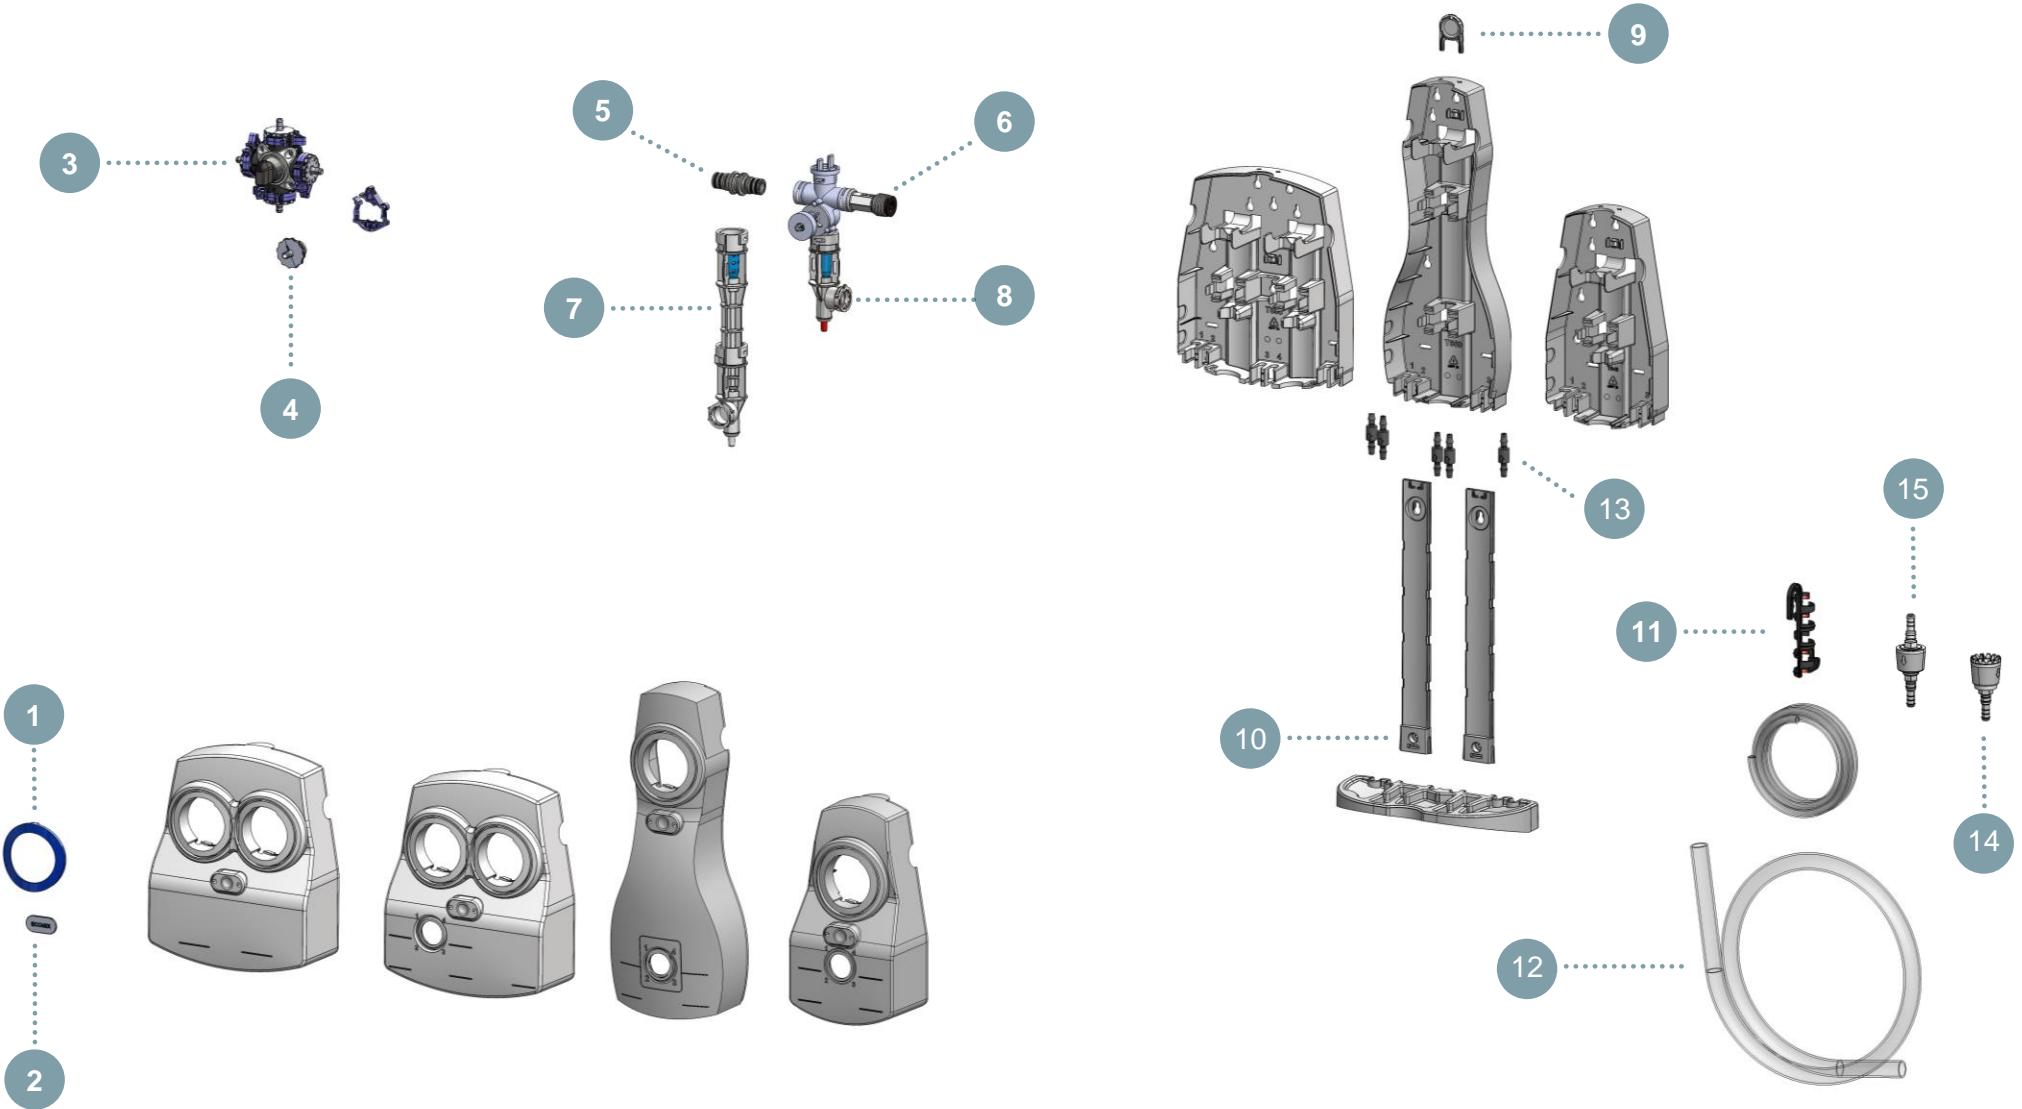

BRIGHTWELL

Ecomix & Ecomulti Spares Diagram

Item	Description	Spares Code
1	Eco Dispenser Coloured Ring Blue (120 Pk)	SBW8157/B
	Eco Dispenser Coloured Ring Red (120 Pk)	SBW8157/R
	Eco Dispenser Coloured Ring Green (120 Pk)	SBW8157/V
	Eco Dispenser Coloured Ring Yellow (120 Pk)	SBW8157/Y
	Eco Dispenser Coloured Ring Blue (10 Pk)	SBW8159/B
	Eco Dispenser Coloured Ring Red (10 Pk)	SBW8159/R
	Eco Dispenser Coloured Ring Green (10 Pk)	SBW8159/V
	Eco Dispenser Coloured Ring Yellow (10 Pk)	SBW8159/Y
2	Eco Plaque (120 Pk)	SBW9200
3	EcoMulti Dial Selector (1 Pk)	SBW8609
	EcoMulti Dial Selector PVDF (1 Pk)	SBW8611
4	Eco EPDM Dilution Pin (Pk 50)	SBW8600
	Eco EPDM Dilution Pin (Pk 5)	SBW8601
	Eco VITON Dilution Pin (Pk 50)	SBW8602
	Eco VITON Dilution Pin (PK 5)	SBW8603
	Eco Ultra EPDM Dilution Pin (Pk 50)	SBW8604
	Eco Ultra EPDM Dilution Pin (Pk 5)	SBW8605
	Eco Ultra VITON Dilution Pin (Pk 50)	SBW8606
	Eco Ultra VITON Dilution Pin (Pk 5)	SBW8607
	Eco Ultra EXT VITON Dilution Pin (Pk 50)	SBW8608
	Eco EPDM Dilution Pin (Pk 25)	SBW8612

Item	Description	Spares Code
5	Eco Joining Piece (Pk 10)	SBW8150
	Eco Joining Piece (Pk 50)	SBW8151
6	EcoMulti Water Inlet Valve BSP (Pk 10)	SBW8223
	EcoMulti Water Inlet Valve BSP (Pk 50)	SBW8235
	EcoMix Water Inlet Valve BSP (Pk 1)	SBW8161
	EcoMix Water Inlet Valve BSP (Pk 10)	SBW8162
7	EcoMix 150mm LF + BG (Pk 1)	SBW8168
	EcoMix 150mm HF + BG (Pk 1)	SBW8169
	EcoMix LF Venturi Assembly (Pk 1)	SBW8166
	EcoMix HF Venturi Assembly (Pk 1)	SBW8167
	BrightGap LF Venturi Assembly (Pk 1)	SBW8186
8	BrightGap HF Venturi Assembly (Pk 1)	SBW8187
	AirGap LF Venturi Assembly (Pk 1)	SBW8188
	AirGap HF Venturi Assembly (Pk 1)	SBW8189
9	Eco Dispenser Opening Key (Pk 10)	SBW8198
10	Spray Bottle Bracket (Pk 5)	SBW8154
11	Bucket Hook (Pk 5)	SBW8153
12	BGap LF 285mm PVC Tube with Flood Ring (PK 5)	SBW8190
	BGap HF 1.5m PVC Tube with Flood Ring & Bucket hook (PK 5)	SBW8191
	PVC Braided Tube & Flood Ring (Pk 5)	SBW8181